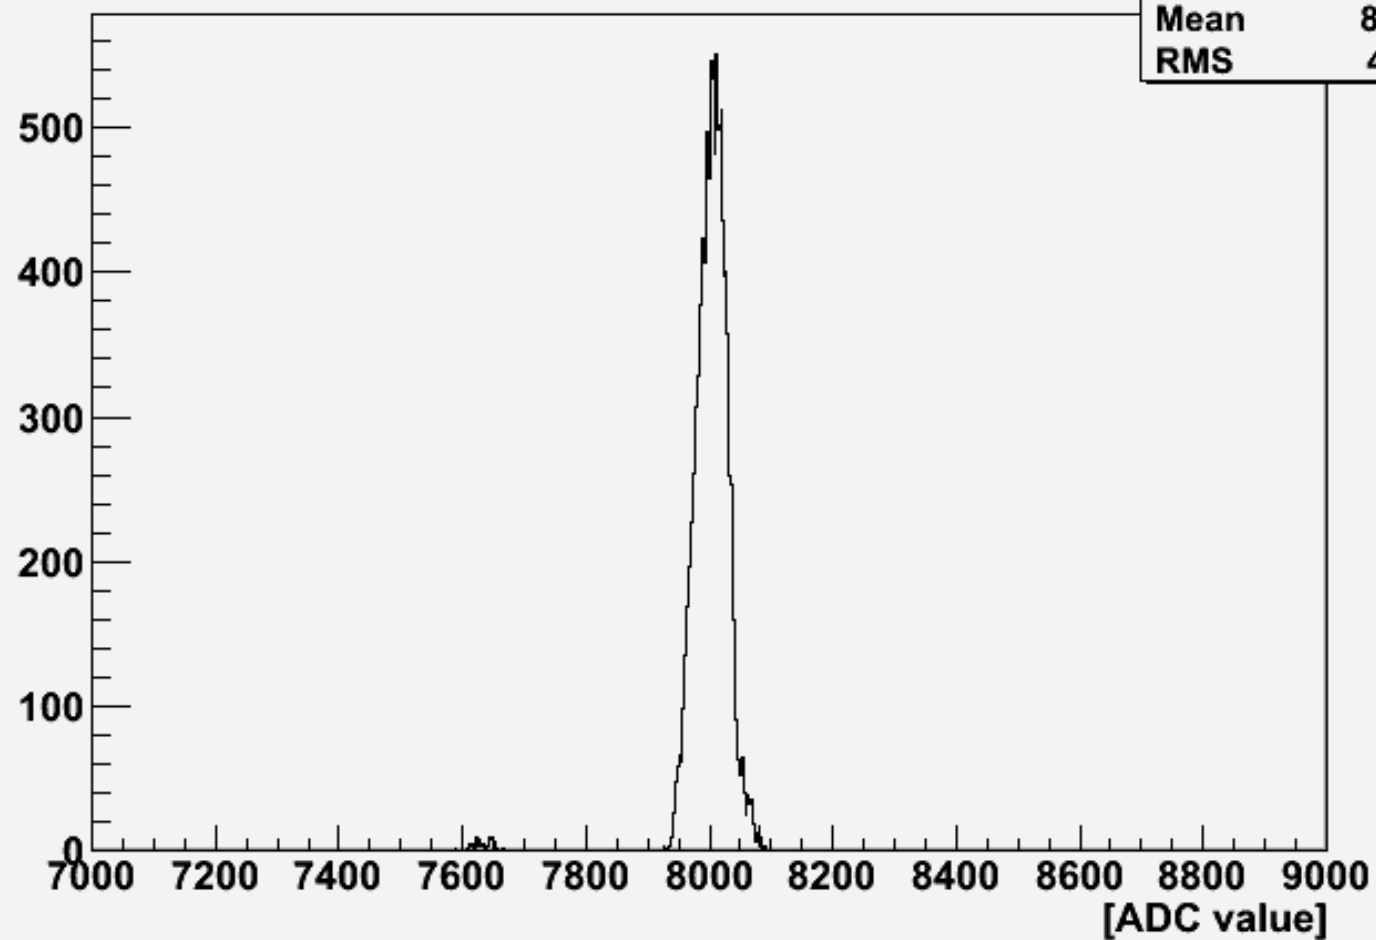

Exit

Noise and status maps

Noise distribution (Mod4)

PedRMSall4	
Entries	16256
Mean	14.12
RMS	0.5255

Pedestals distribution (Mod4)

Pedall4	
Entries	16256
Mean	8001
RMS	40.8