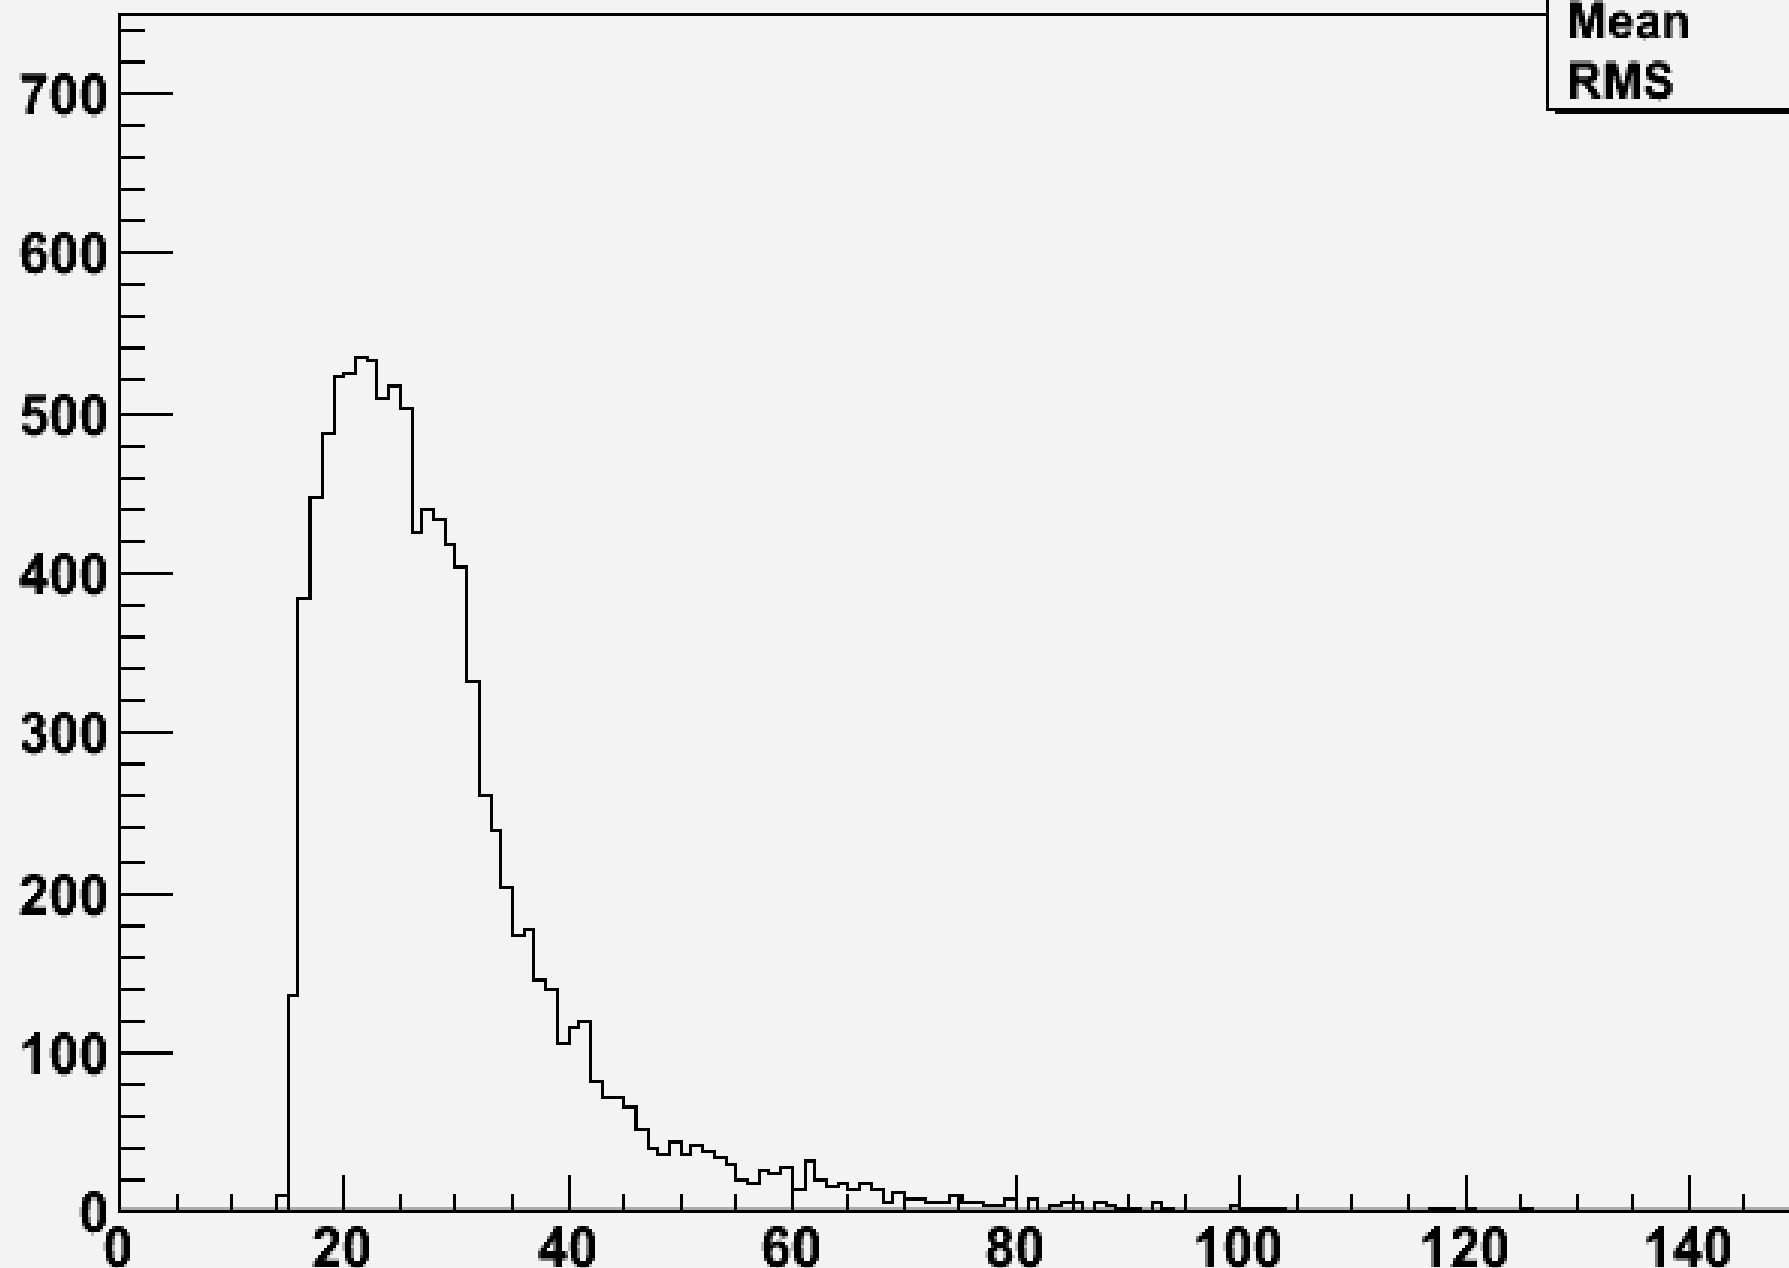

PR01 Window between 12.5 and 15ns respect to 25ns Beetle's clock

PR01_Dealy_12.5_15_Beetle_Clock

Entries	10344
Mean	28.7
RMS	12.59